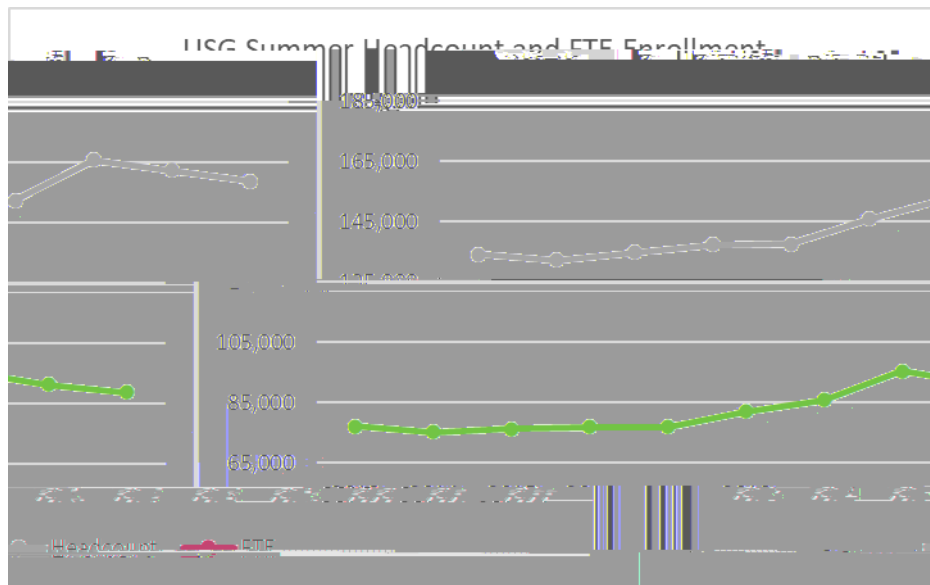

- FTE enrollment decreased by

- Female enrollment (92,355) remains substantially higher than male enrollment (66,328) in Summer 2022. However, female enrollment decreased by 3.1 percent from Summer 2021

The trends in summer headcount and FTE enrollment the last ten years are shown below.

I will be pleased to answer any questions about the report.

Attachment

- cc: Board of Regents  
Presidents (email)  
mail)  
Chief Academic Officers (email)  
Chief Student Affairs Officers (email)  
Registrars (email)  
Directors of Admissions (email)  
Directors of Institutional Research (email)