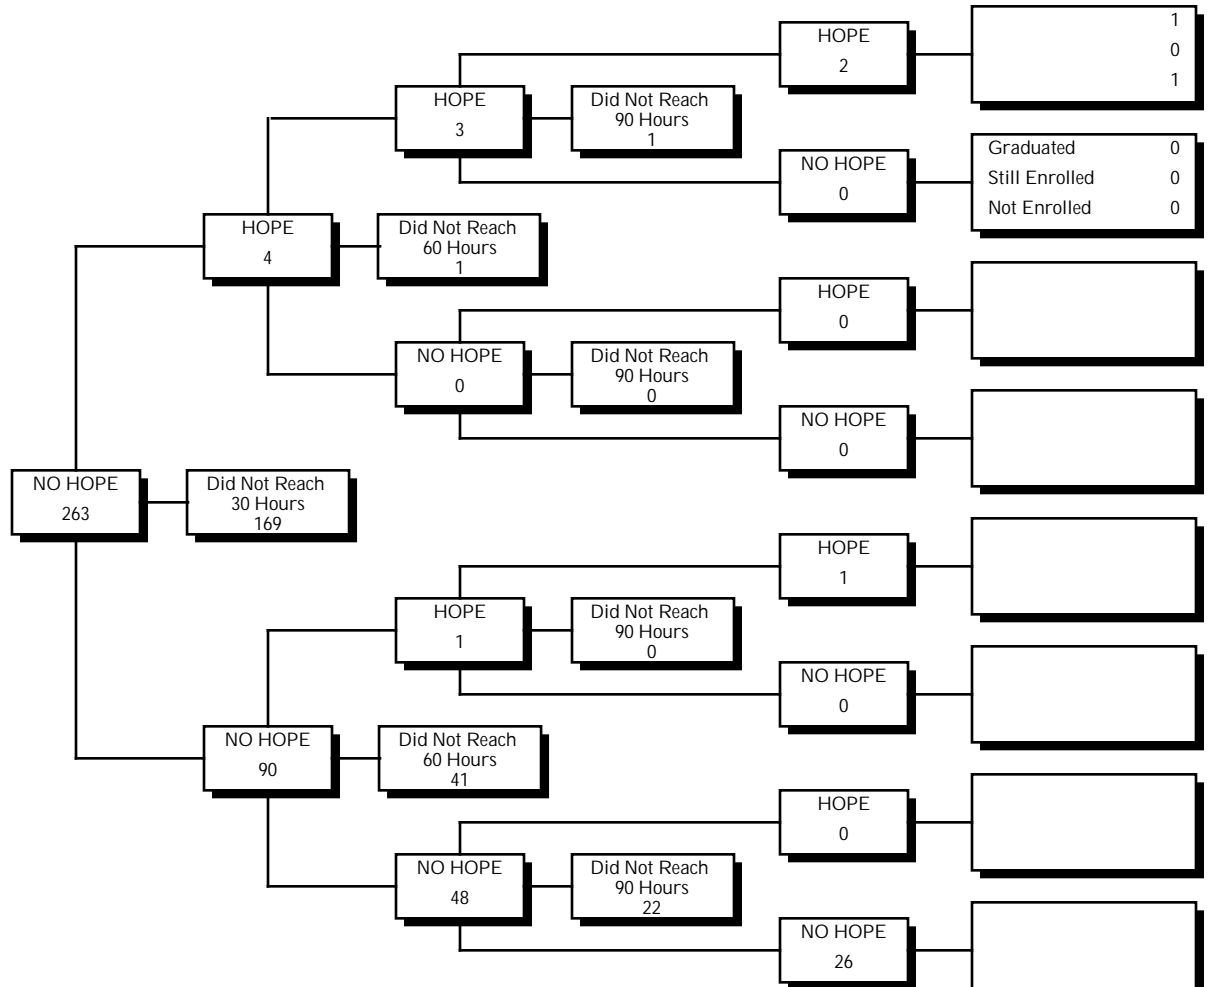

Third Check
 90 Hours

Status as of
 Spring 2017

University System of Georgia
 HOPE Scholarship*
 30-60-90 Credit Hour Status Report
 Fall 2011 through Spring 2017

Bainbridge State College
Fall 2011 First-Time Freshmen Eligible for HOPE