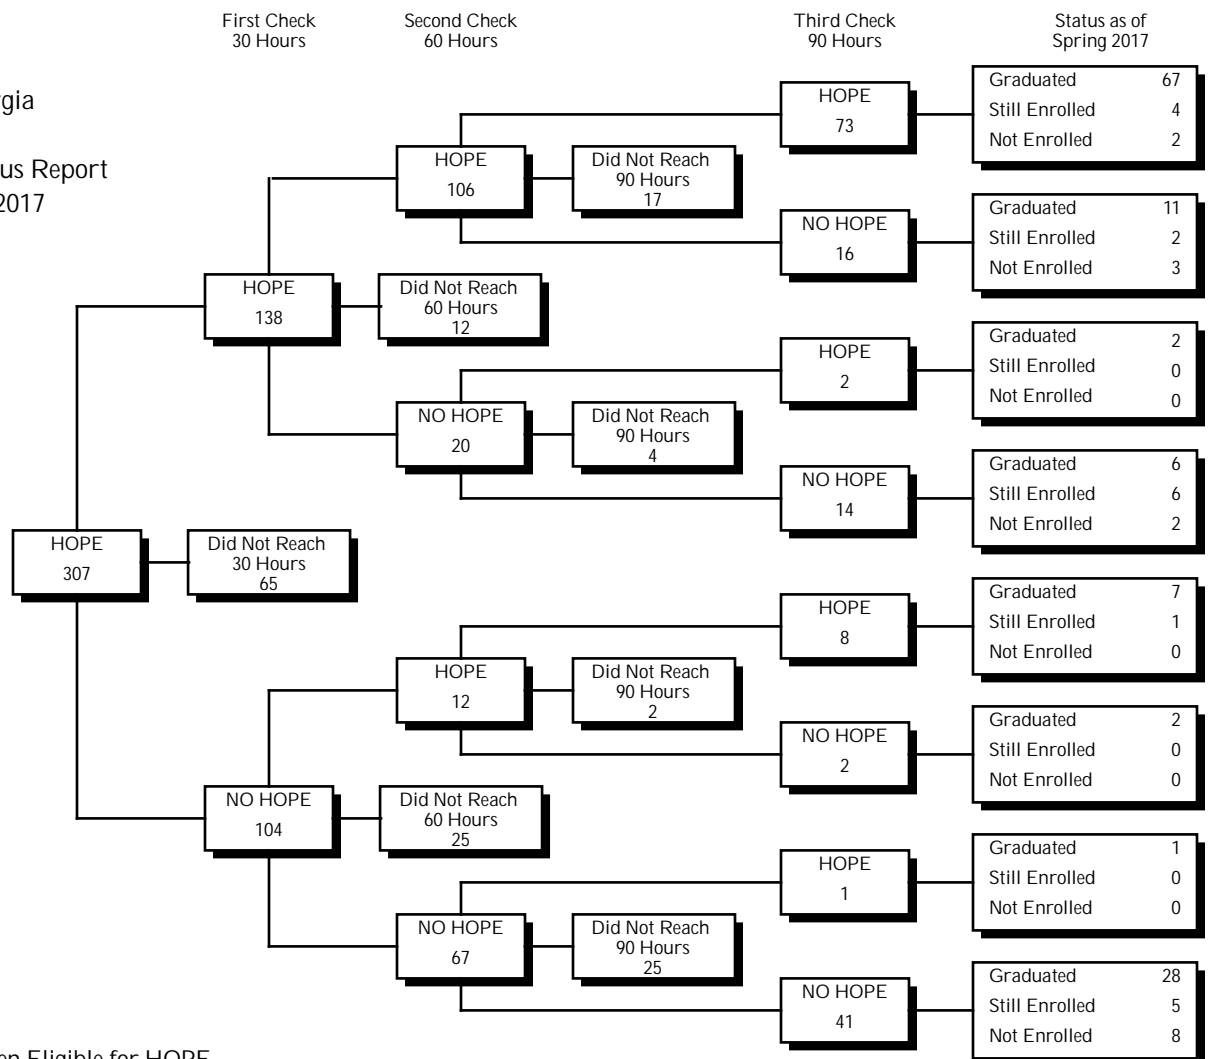

First Check
30 Hours

Second Check
60 Hours

Third Check
90 Hours

90 Hoursredit312 r 54re S

University System of Georgia
 HOPE Scholarship*
 30-60-90 Credit Hour Status Report
 Fall 2011 through Spring 2017