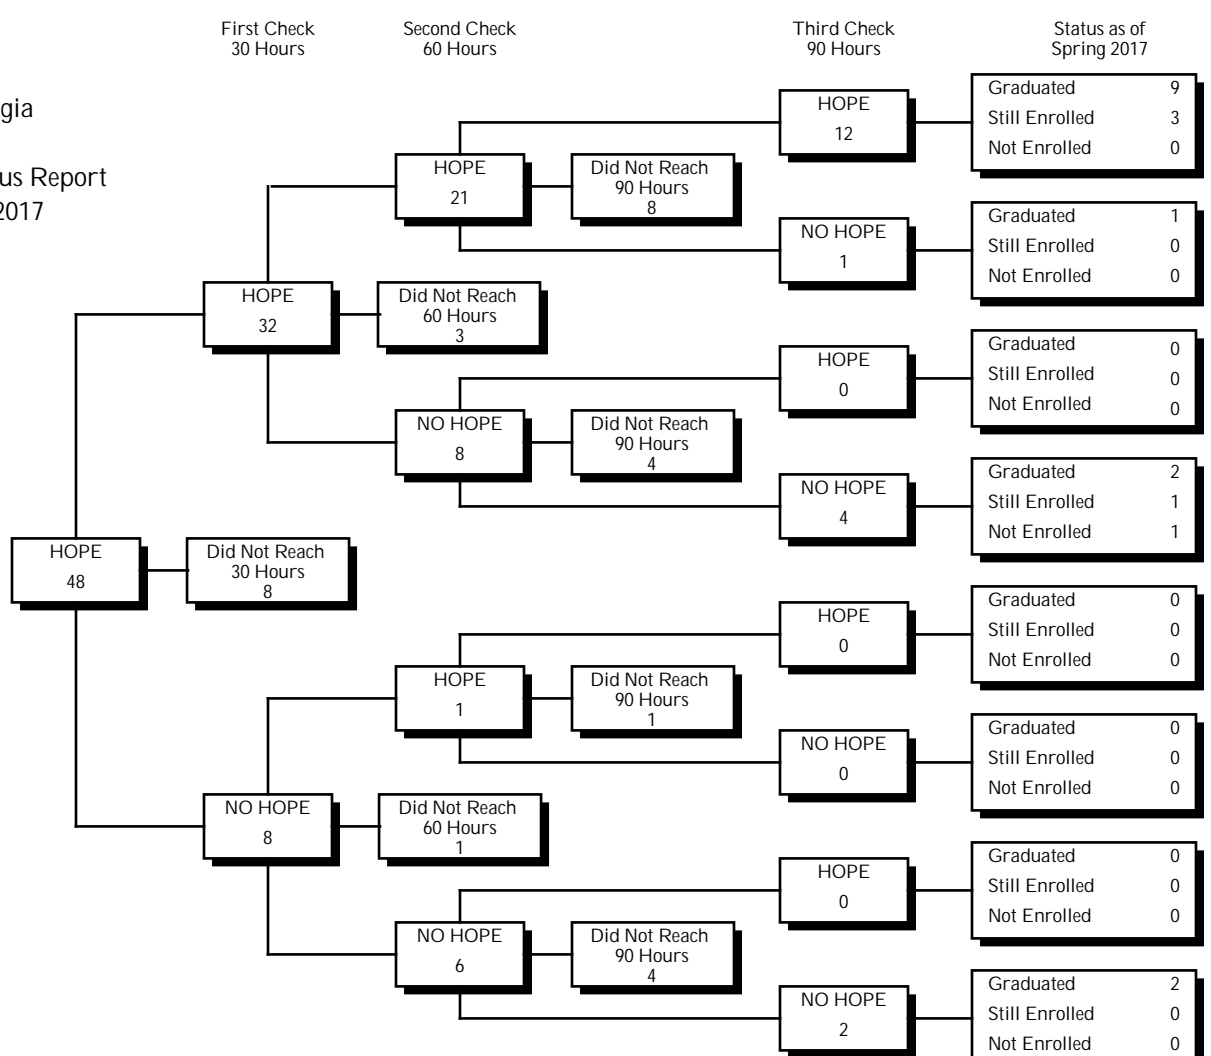

University System of Georgia
HOPE Scholarship*
30-60-90 Credit Hour Status Report
Fall 2011 through Spring 2017