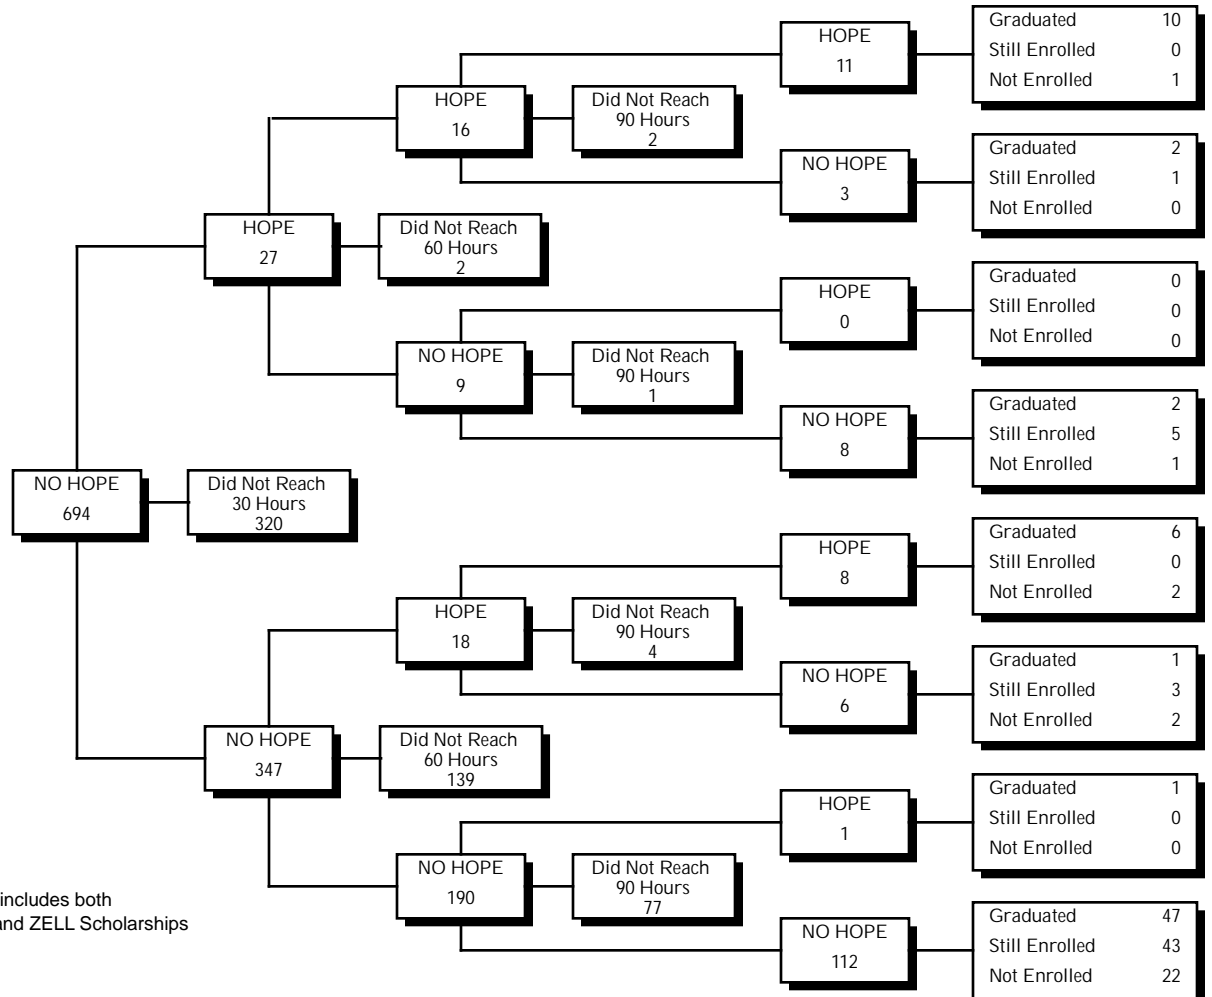

South Georgia State College
Fall 2011 First-Time Freshmen Eligible for HOPE

*HOPE includes both
HOPE and ZELL Scholarships