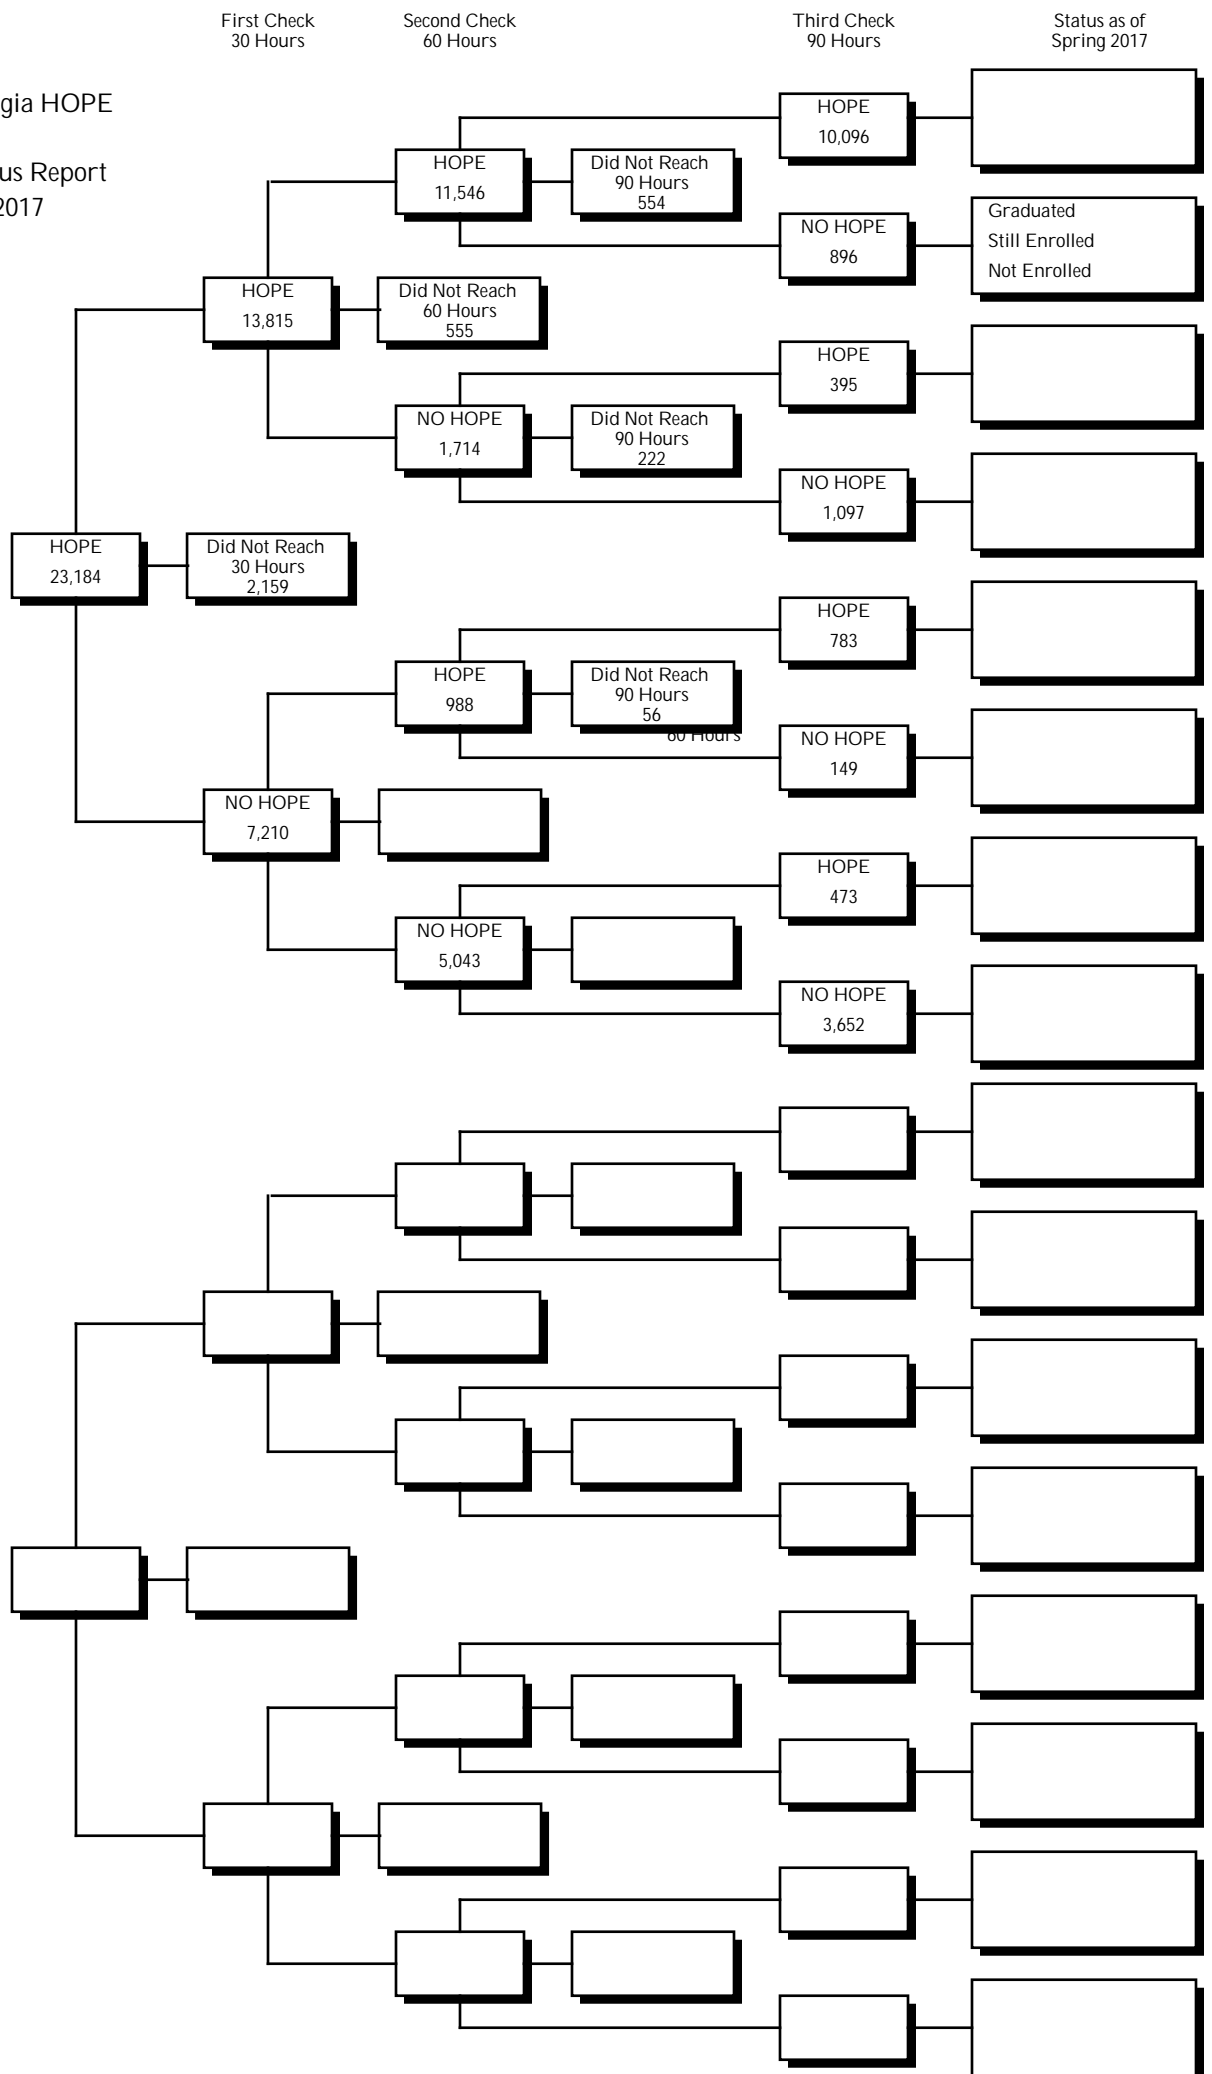

University System of Georgia HOPE
Scholarship
30-60-90 Credit Hour Status Report
Fall 2011 through Spring 2017

University System of Georgia
 HOPE Scholarship*
 30-60-90 Credit Hour Status Report
 Fall

First Check
 30 Hours