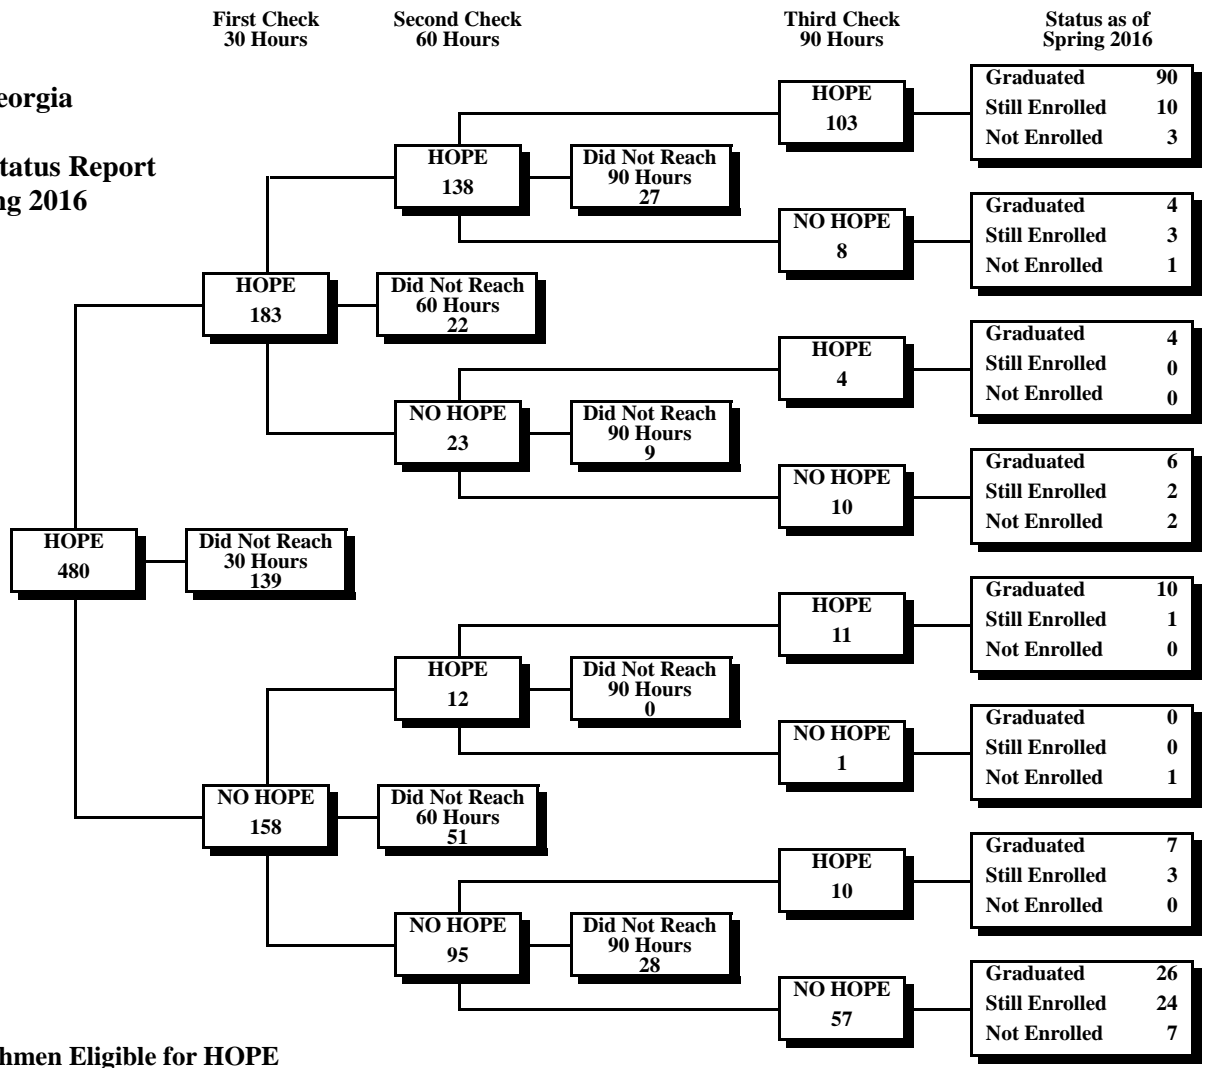

University System of Georgia
HOPE Scholarship*
30-60-90 Credit Hour Status Report
Fall 2010 through Spring 2016