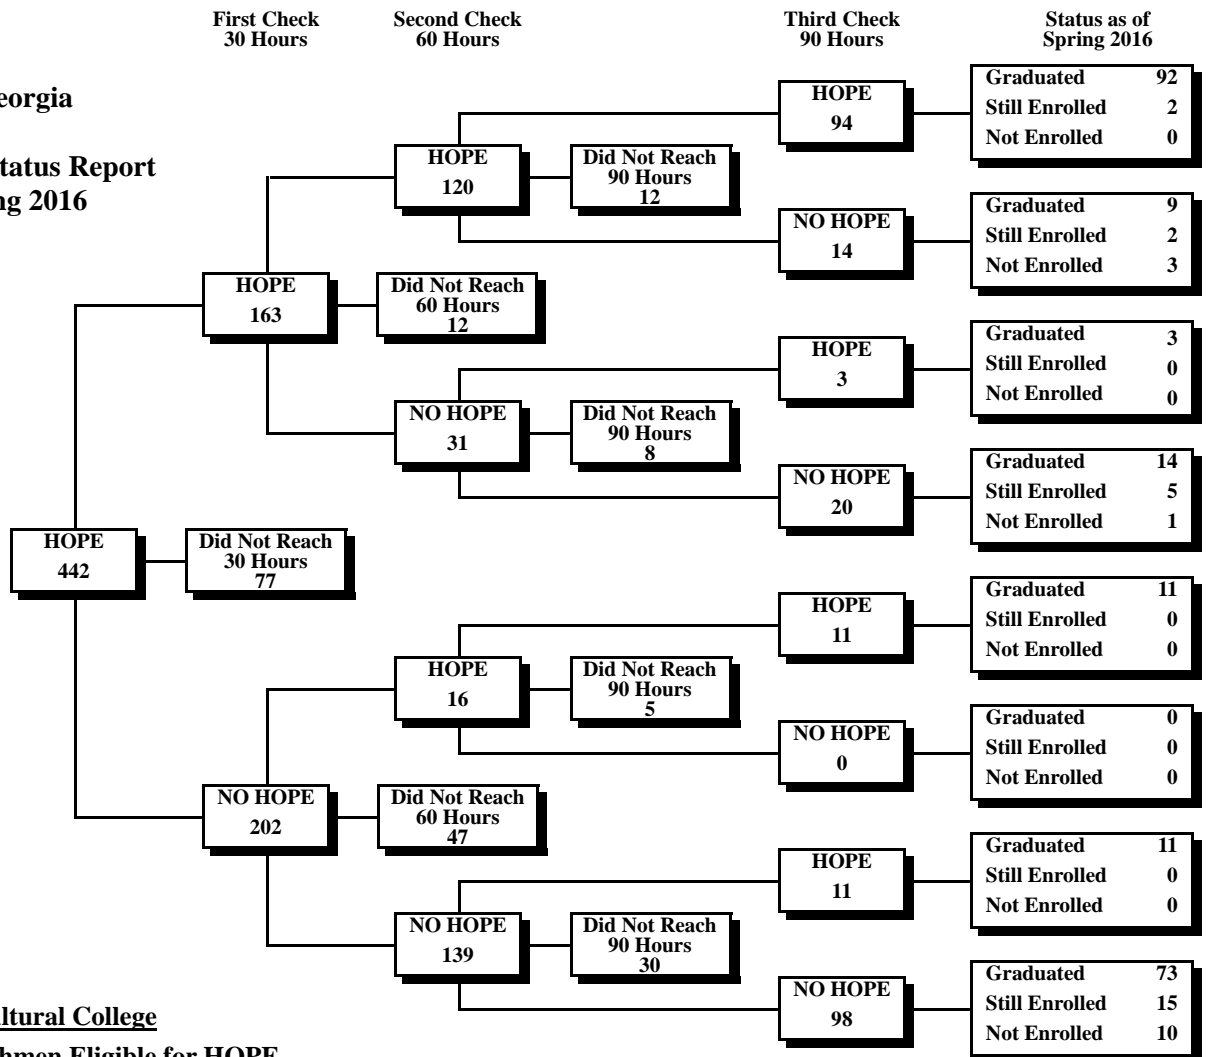

University System of Georgia
HOPE Scholarship*
30-60-90 Credit Hour Status Report
Fall 2010 through Spring 2016

Abraham Baldwin Agricultural College
Fall 2010 First-Time Freshmen Eligible for HOPE

*HOPE includes both
 HOPE and ZELL Scholarships