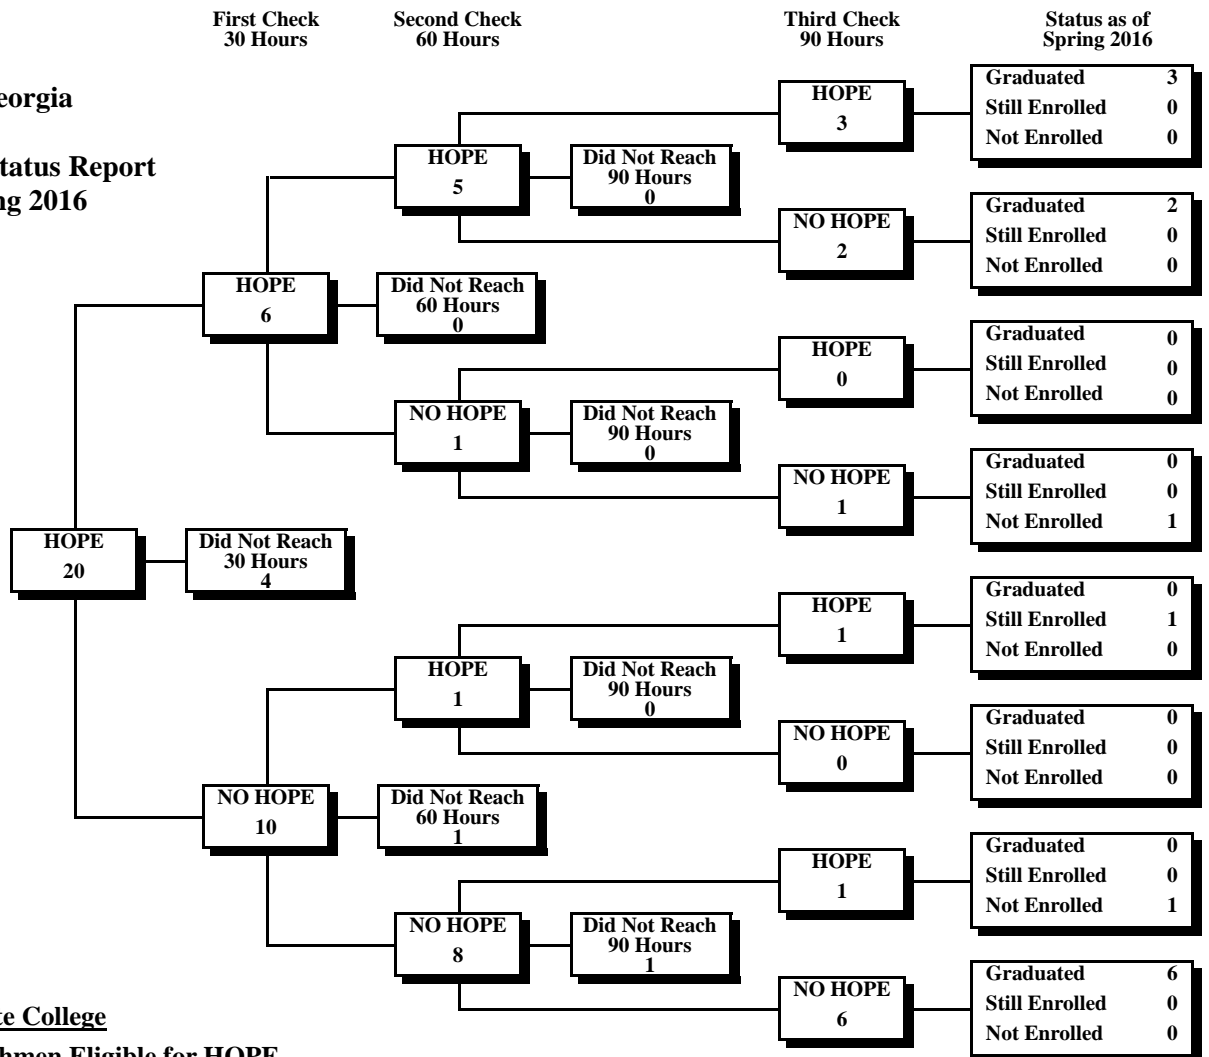

University System of Georgia
HOPE Scholarship*
30-60-90 Credit Hour Status Report
Fall 2010 through Spring 2016