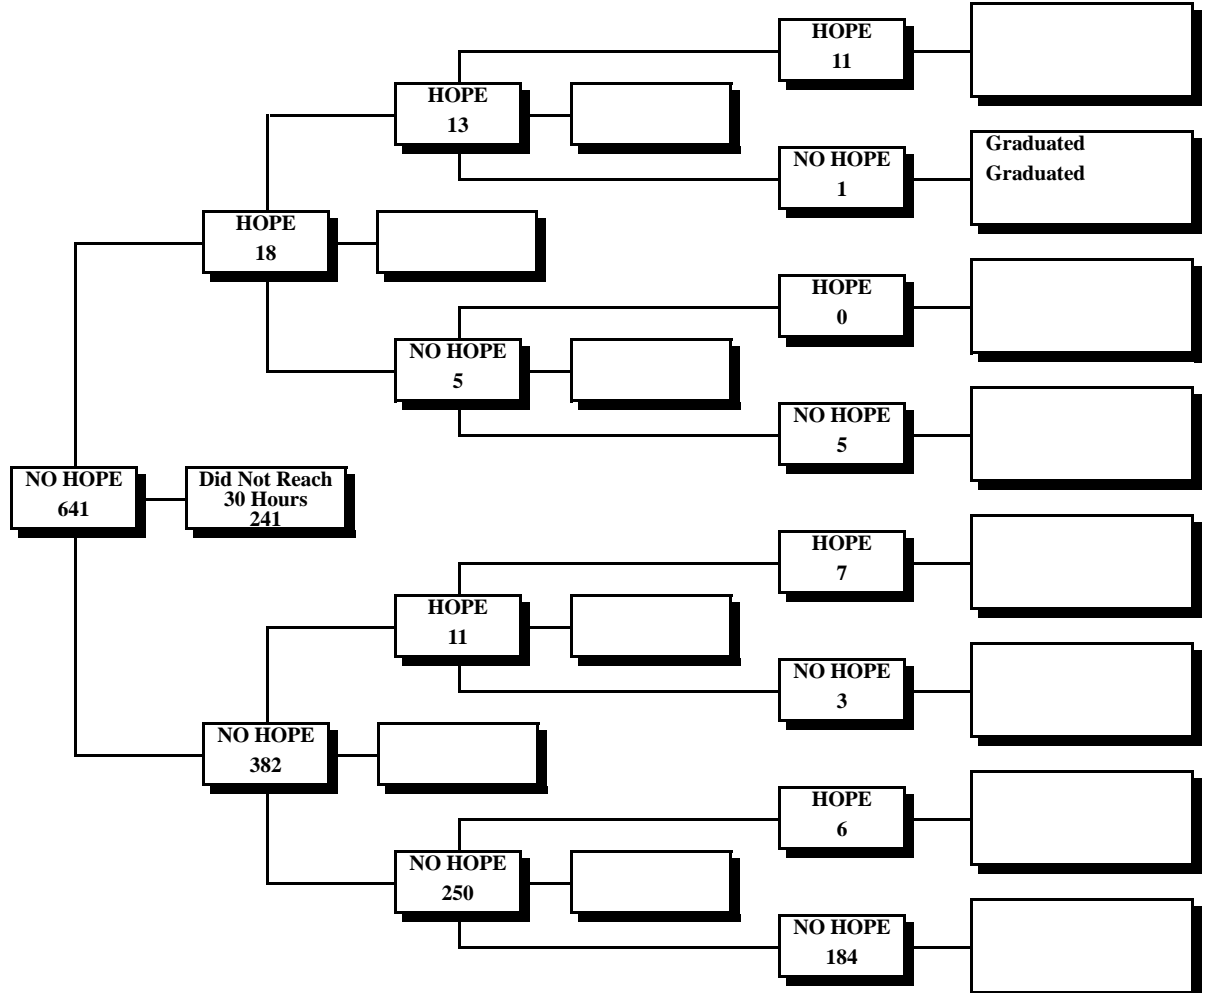

Clayton State University

University System of Georgia
 HOPE Scholarship*
 30-60-90 Credit Hour Status Report
 Fall 2010 through Spring 2016

Fort Valley State University
Fall 2010 First-Time Freshmen Eligible for HOPE