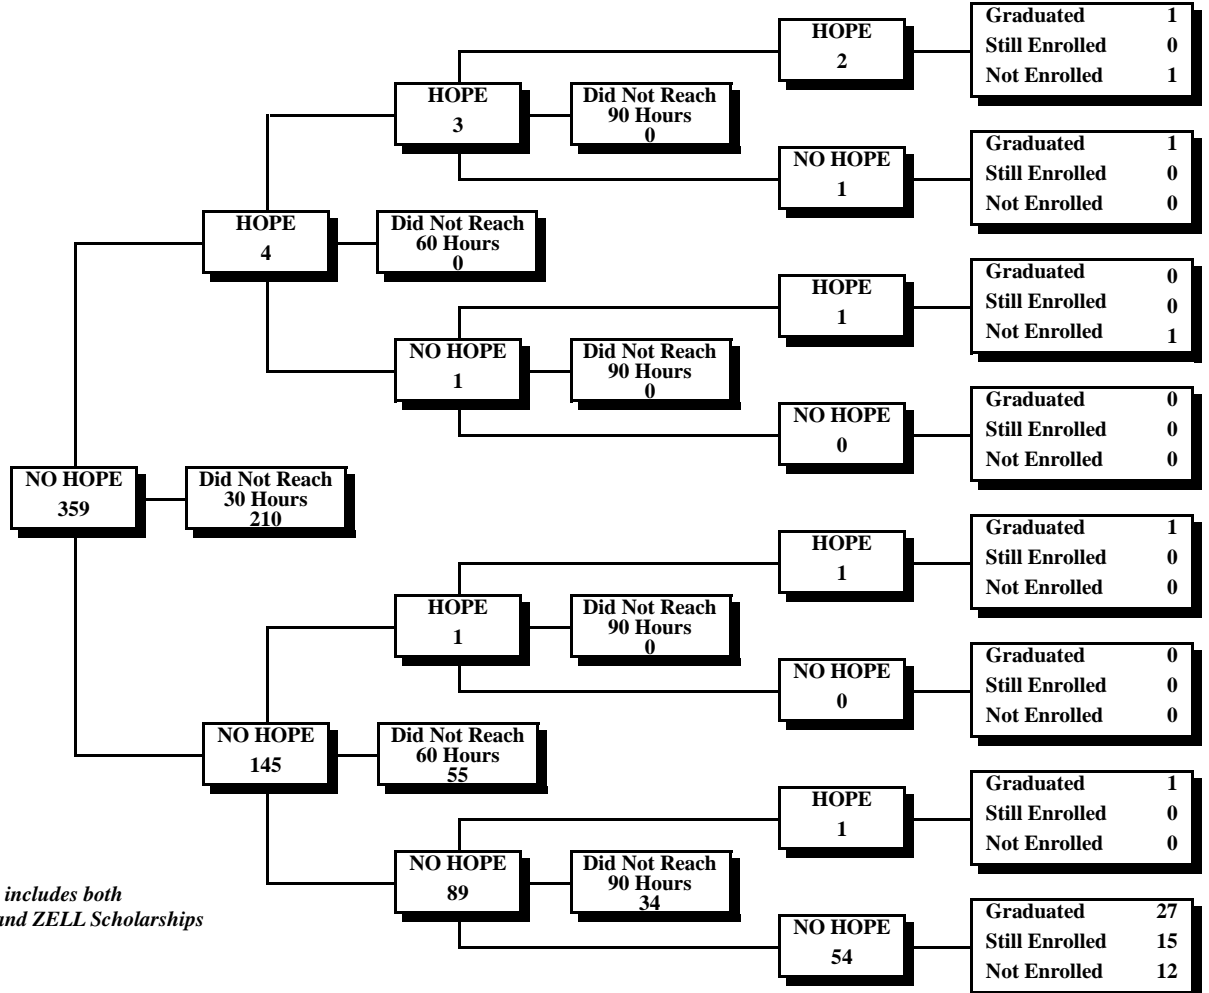

Atlanta Metropolitan State College
Fall 2010 First-Time Freshmen Eligible for HOPE