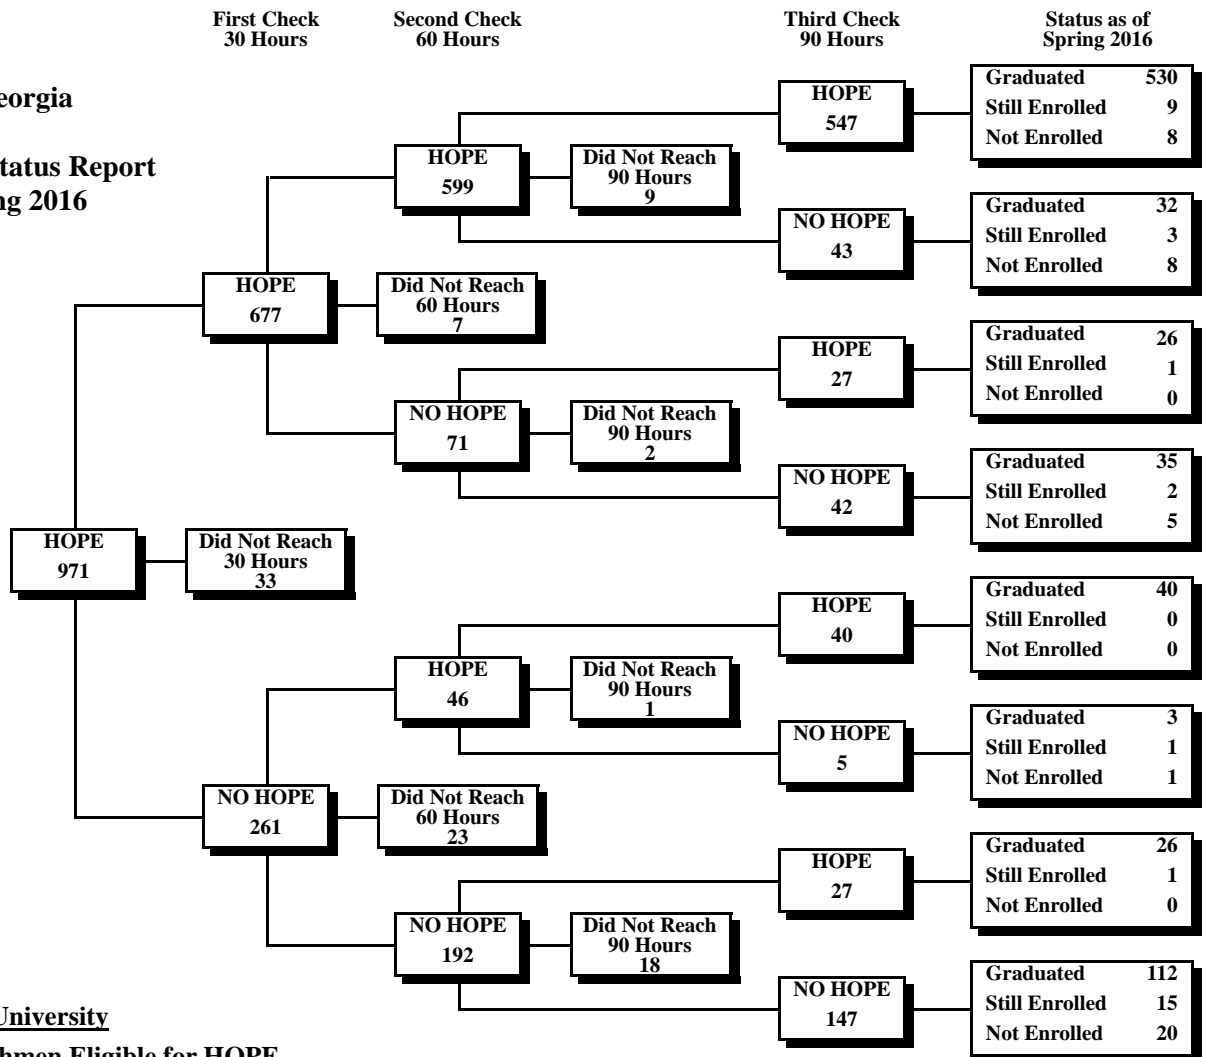

**University System of Georgia
HOPE Scholarship*
30-60-90 Credit Hour Status Report
Fall 2010 through Spring 2016**