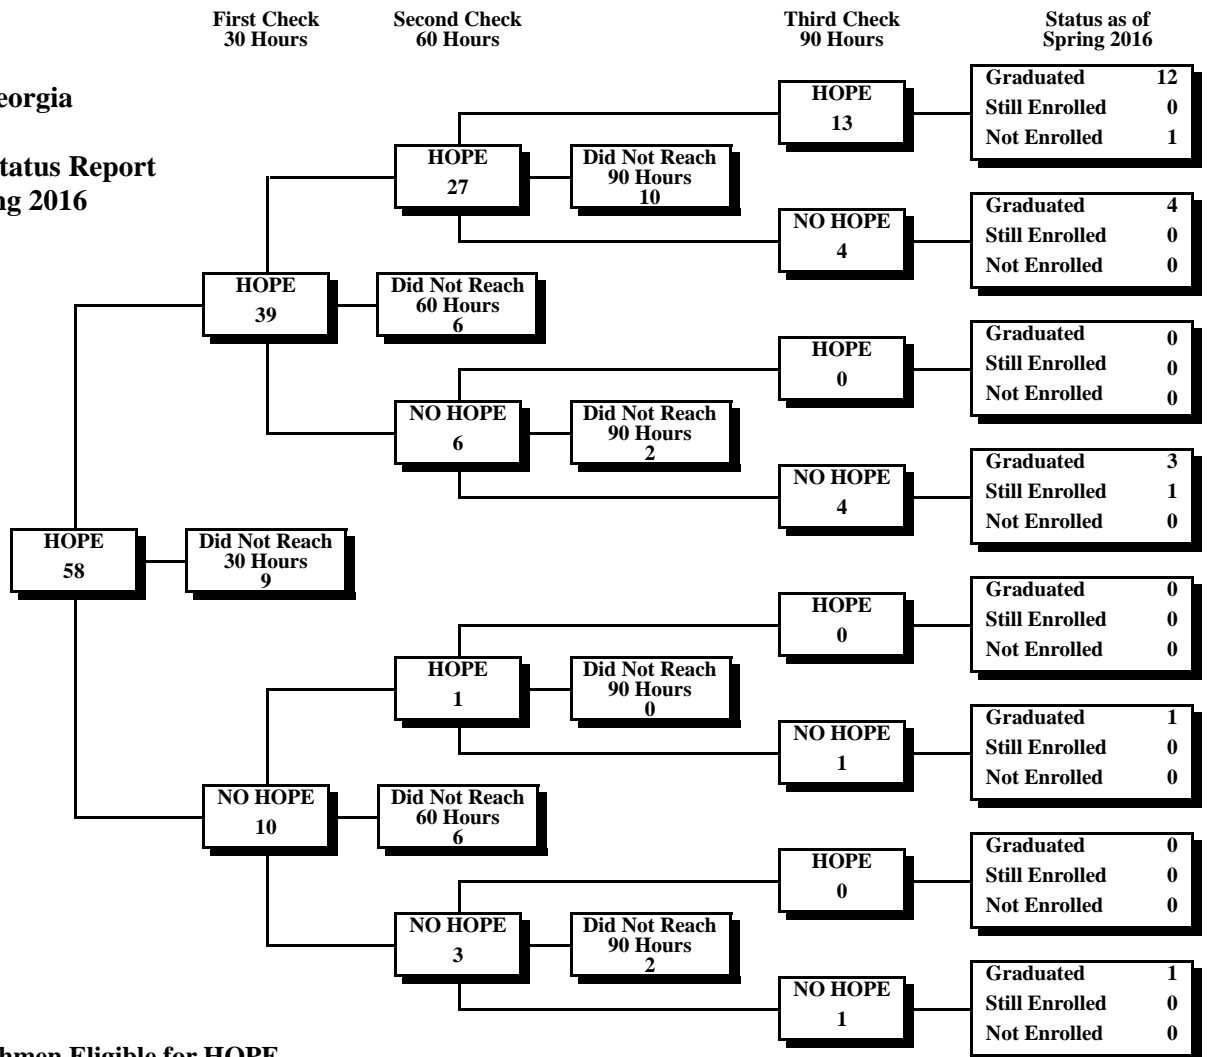

University System of Georgia
HOPE Scholarship*
30-60-90 Credit Hour Status Report
Fall 2010 through Spring 2016